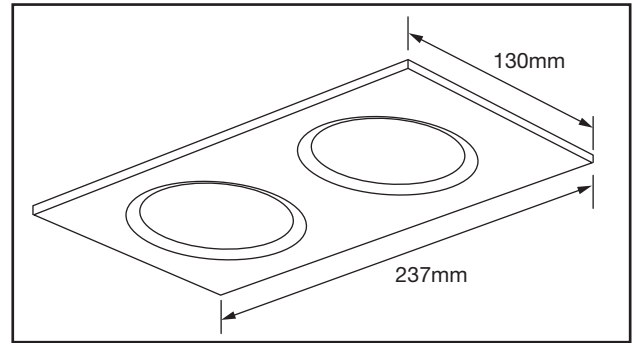

AFD75/M/02

Multiple Plate For iCan75
(AFD75 Range)

iCan75™

PRODUCT FEATURES

- Polar White Powder Coat Finish
- Compatible With iCan75 (AFD75) & iCan75 Platinum (AFDP75) Models

TECHNICAL SPECIFICATIONS

Code	Finish	Material
AFD75/M/02	Polar White	Aluminium